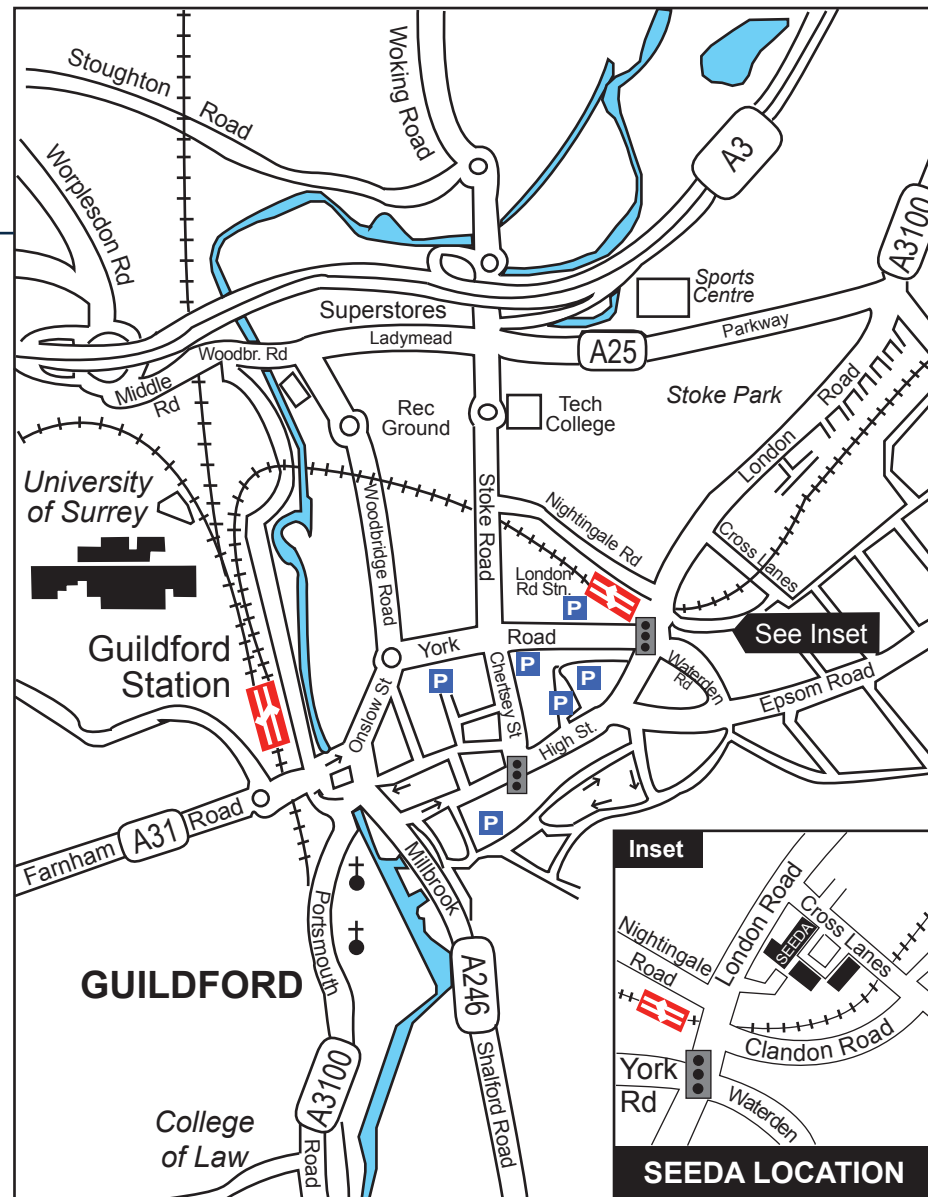

From London:

A3, turn off at Guildford junction, sign posted Leisure Centre. Go left at the end of the slip road and left at next traffic lights. Go past Leisure Centre on the left, right at roundabout into London Road, left into Cross Lanes and right in to London Square.

From the South East and South Coast:

M25 to junction 10, then A3 to Guildford junction, sign posted Leisure Centre. Go left at the end of the slip road and left at next traffic lights. Go past Leisure Centre on your left, right at roundabout into London Road, left into Cross Lanes and right into London Square.

From Southampton and the South West:

M3 to Bagshot, junction 3, follow A322 to Guildford, left at roundabout in Guildford with A3 bypassing above. Follow signs for A25, go straight over at the traffic lights, and again at the next set of traffic lights. Go past the leisure centre on your left and go right at the roundabout into London road, left into Cross Lanes, then right into London Square.

From Reading and the West:

M4 to M25 junction, head South to Junction 10, then A3 to Guildford junction, sign posted Leisure Centre. Go left at the end of the slip road and left at next traffic lights. Go past Leisure Centre on your left, right at roundabout into London Road, left into Cross Lanes and right into London Square.