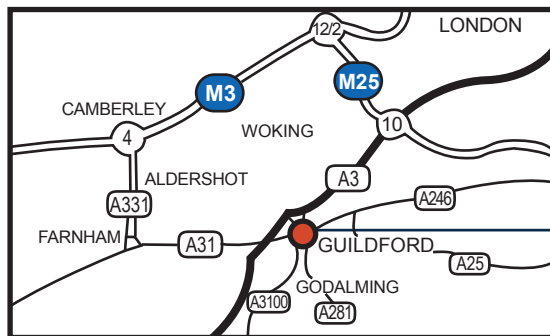

SEEDA Headquarters
Berkeley House, London Square
Cross Lanes Guildford GU1 1YA
 Tel: 01483 484200 Fax: 01483 484247

Directions

by rail

- 1) Frequent, fast services from London Waterloo, (via Woking) and Portsmouth to Guildford main line station – walk from Guildford station, approx. 20 minutes.
- 2) Stopping service from London Waterloo (via Cobham and Stoke D'abernon) and Guildford main line station to London Road – walk from London Road, approx. 2 minutes.
- 3) Services from Reading and Redhill to Guildford main line station.

From London:

A3, turn off at Guildford junction, sign posted Leisure Centre. Go left at the end of the slip road and left at next traffic lights. Go past Leisure Centre on the left, right at roundabout into London Road, left into Cross Lanes and right in to London Square.

From Southampton and the South West:

M3 to Bagshot, junction 3, follow A322 to Guildford, left at roundabout in Guildford with A3 bypassing above. Follow signs for A25, go straight over at the traffic lights, and again at the next set of traffic lights. Go past the leisure centre on your left and go right at the roundabout into London road, left into Cross Lanes, then right into London Square.

From the North:

Join M25, and head anti-clockwise to junction 10, then A3 to Guildford junction, sign posted Leisure Centre. Go left at the end of the slip road and left at next traffic lights. Go past Leisure Centre on the left, right at roundabout into London Road, left into Cross Lanes and right in to London Square.