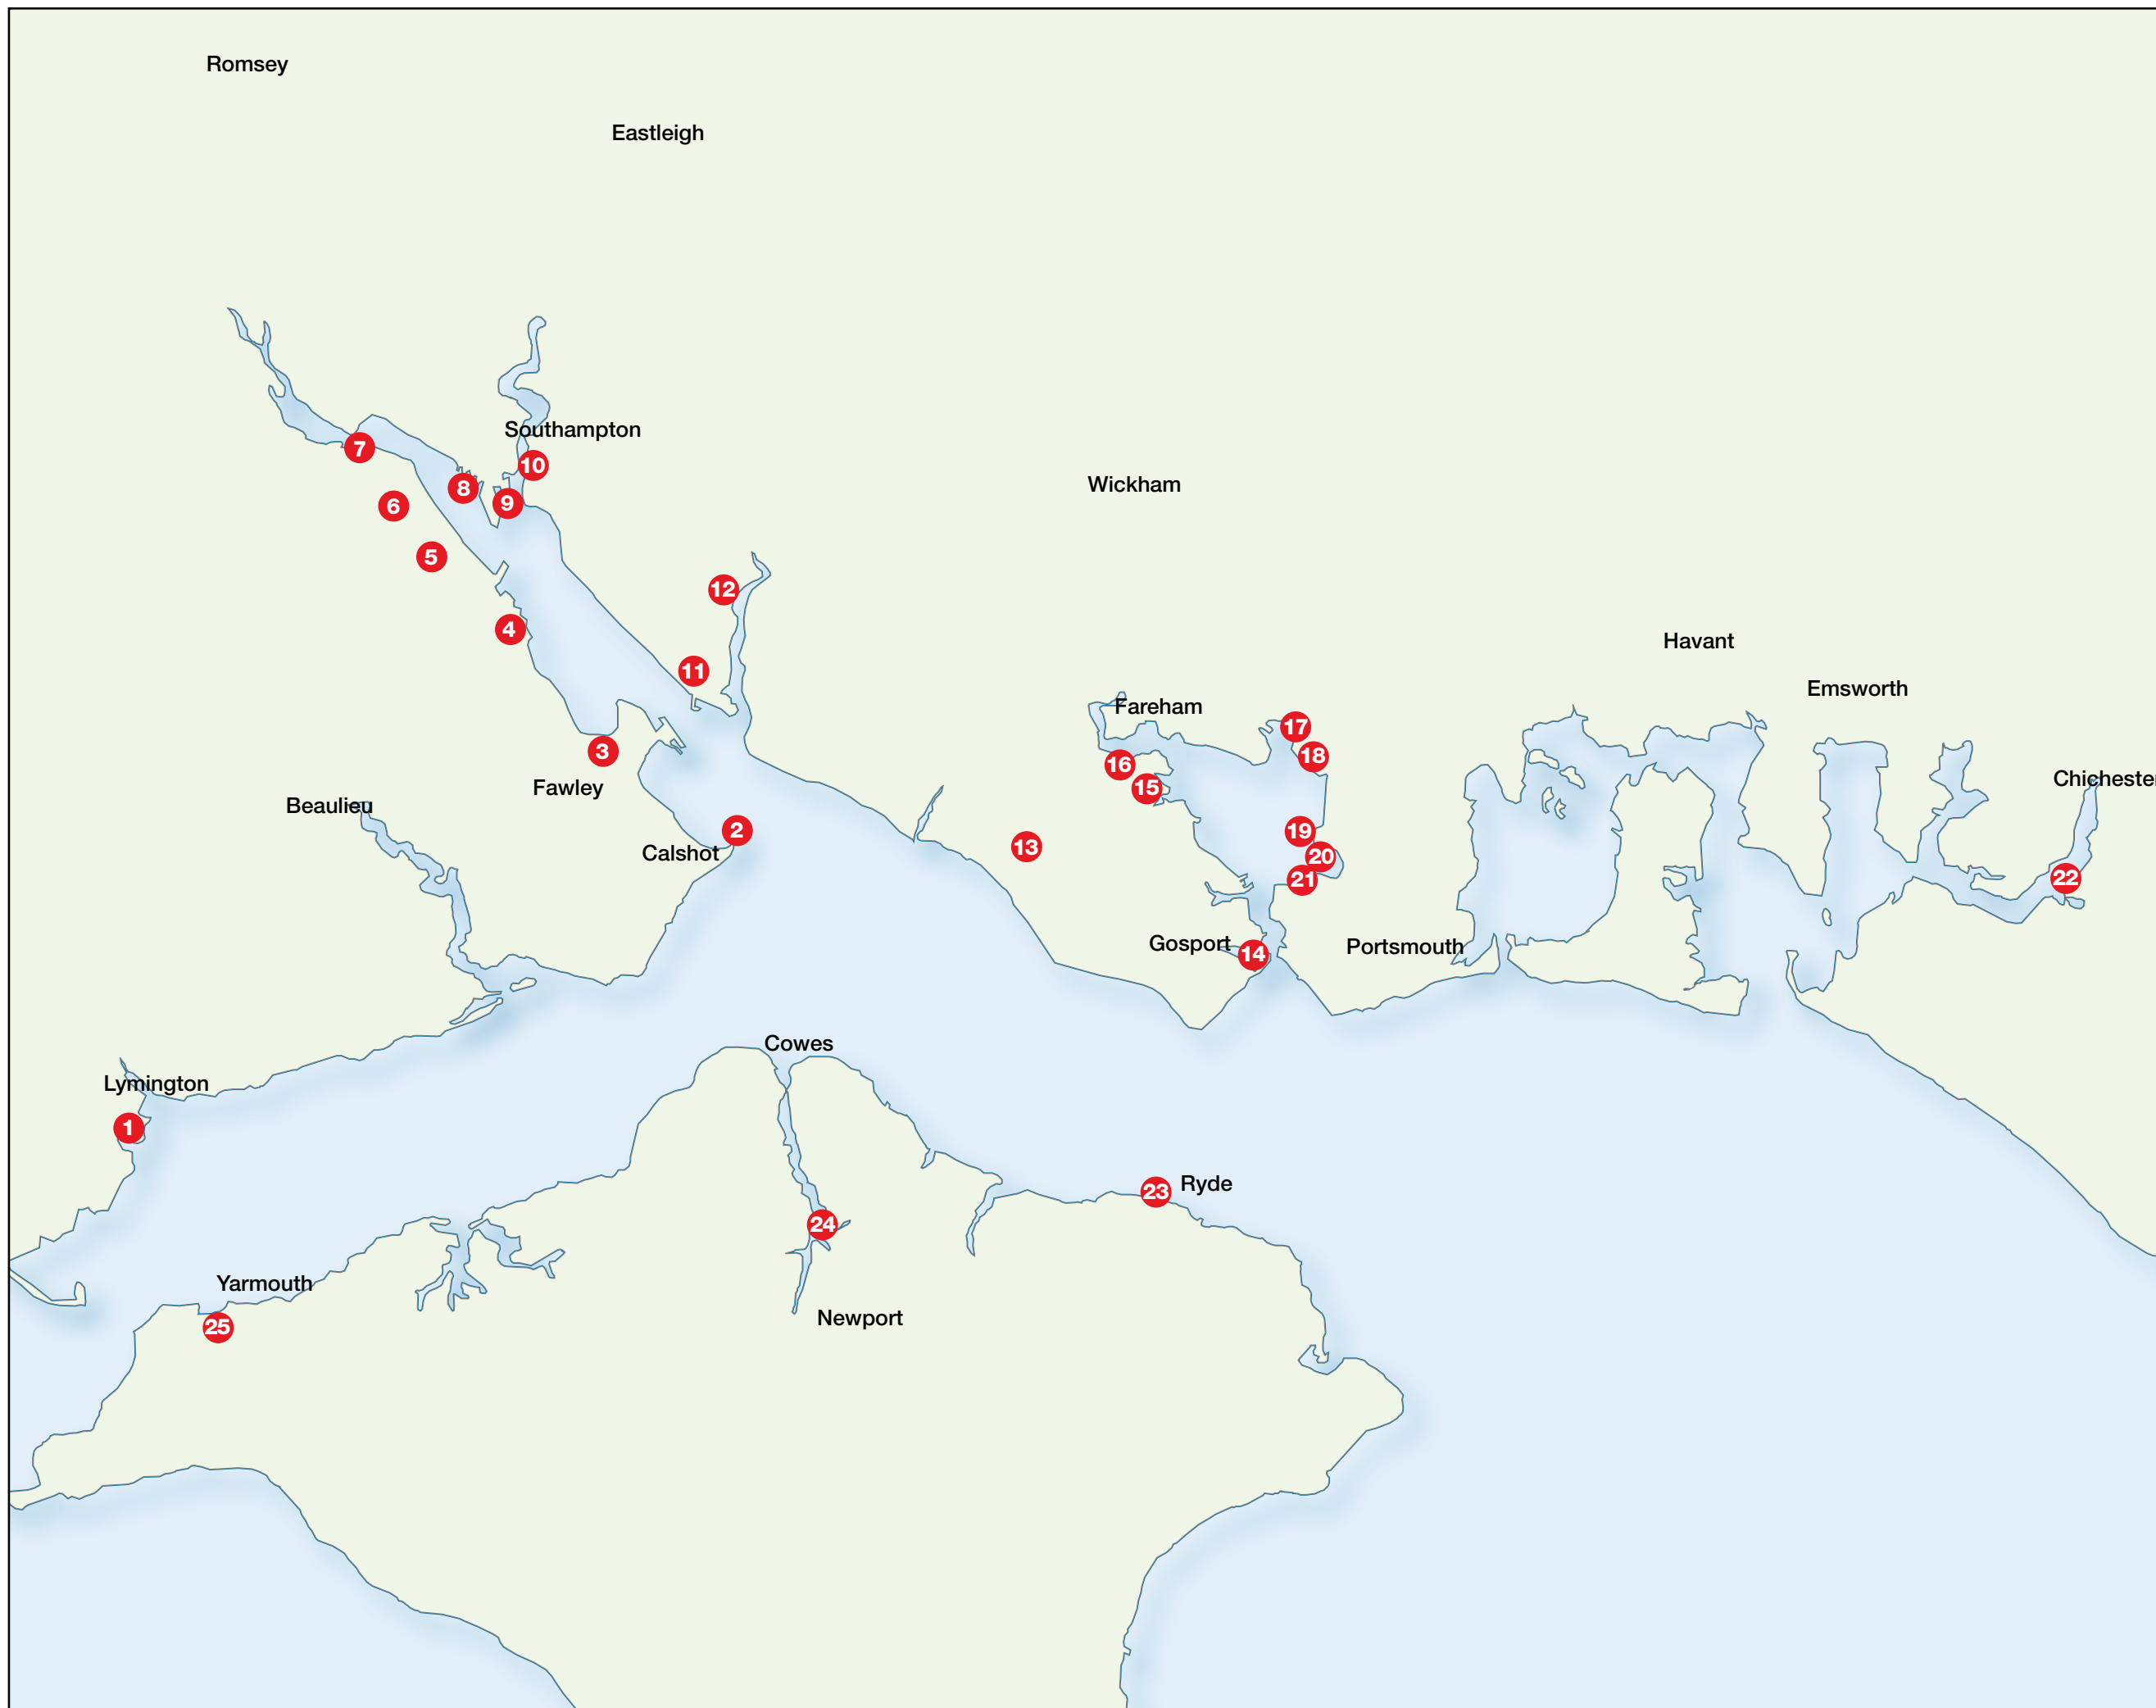

**Strategic Marine  
Sites Location Plan**

**1** Sites

**Sites**

1. Lymington River up to the B3054 road bridge
2. Calshot Spit
3. Fawley Marine Terminal, Refinery & Petrochemical Complex
4. RAF Hythe
5. Dibden Reclaim
6. Marchwood Seamounting Centre to Marchwood Wharf
7. Port of Southampton - port operational land
8. Royal Pier/Town Quay/Mayflower Park
9. Ocean Village
10. Itchen Wharves (east & west bank)
11. Hamble Oil Terminal & Jetty
12. River Hamble
13. HMS Daedalus
14. Gosport - Haslar to Priddy's Hard
15. Gosport - RNAD Frater/Bedenham
16. Fleetlands
17. Port Solent
18. Horsea
19. Whale Island
20. Portsmouth Commercial Port
21. HM Naval Base & Dockyard
22. Chichester Marina
23. Ryde Pier
24. Cowes - River Medina, both banks as far as Newport
25. Yarmouth